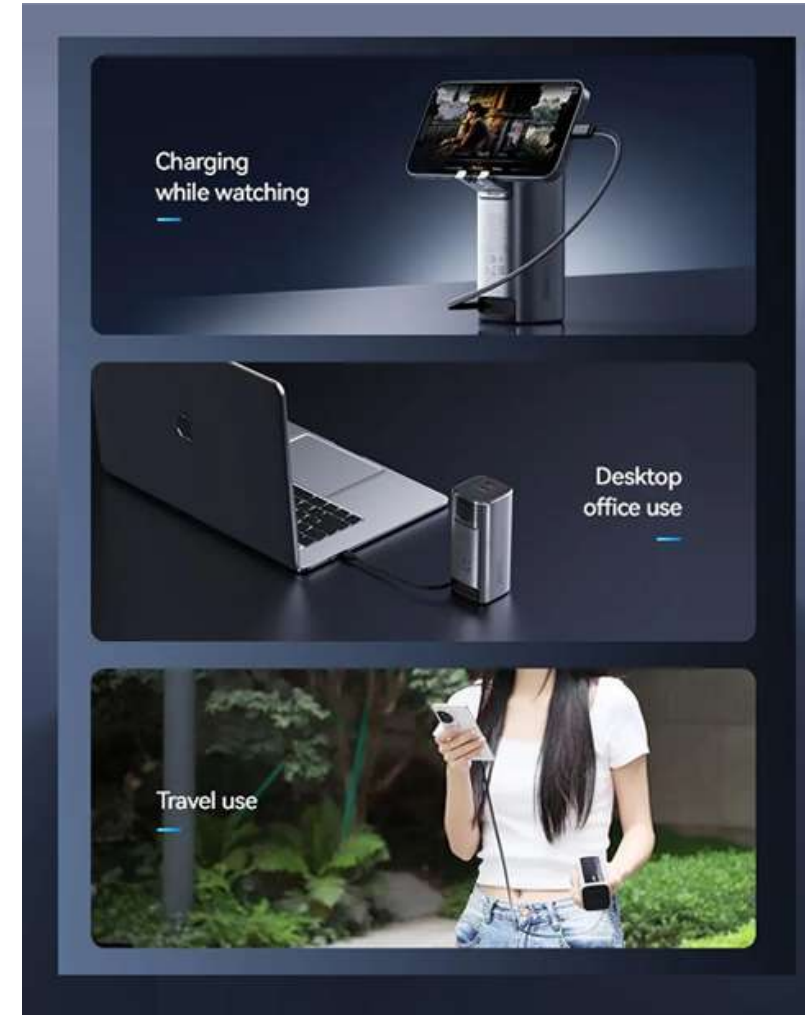

Teknik Özellikler ■

- 🔋 PİL: Lithium Ion Cell 20000mAh 74Wh
- 🔌 Giriş: USB-C1/2: 5V~3A, 9V~3A, 12V~3A, 15V~3A, 20V~3.25A, 65W max
- 🔌 Çıkış: USB-C1/2: 5V~3A, 9V~3A, 12V~3A, 15V~3A, 20V~5A, 100W max
  USB-A: 5V~3A, 9V~3A, 10V~2.25A, 12V~2.5A
  USB-C1/2+A: 20V~5A + 12V~2.5A, 130W max
  USB-C1+2+A: 5V~3A + 12V~2.5A, 45W max
  USB-C1+C2: 5V/3A, 15W max

Model No: IN-PRE020

Ultra
Fast
Charging

130W PD
Ultra Fast Charge

TFT
Smart
Screen