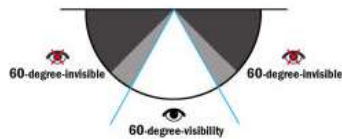

Akıllı Telefon

60° OF VISIBILITY

9H 9H HARDNESS
TEMPERED GLASS
3 Times stronger than
PET material

**ANTI-SCRATCH &
ANTI-SHATTER**
Made with advanced heat
tempered glass

**HD ULTRA-
CLEARNESS**
Pure transparency and
perfect clarity