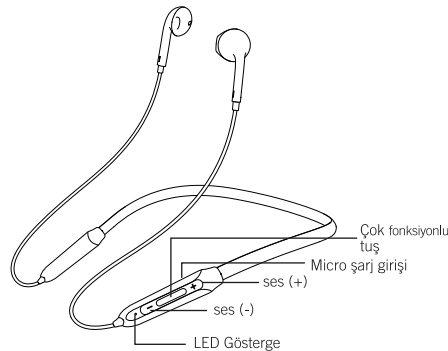

Teknik Özellikler ■

- 🔌 Bluetooth Version: 5.0
- 🔌 Frekans: 32Ω
- 🔌 Charge Case battery: 300mAh
- 🔌 Charging Time: 1.5 hours
- 🔌 Playing Time: 10 hours
- 🔌 Talking Time: 12 hours

Siyah ●
Model No: IN-2007EW

Beyaz ○
Model No: IN-2008EB